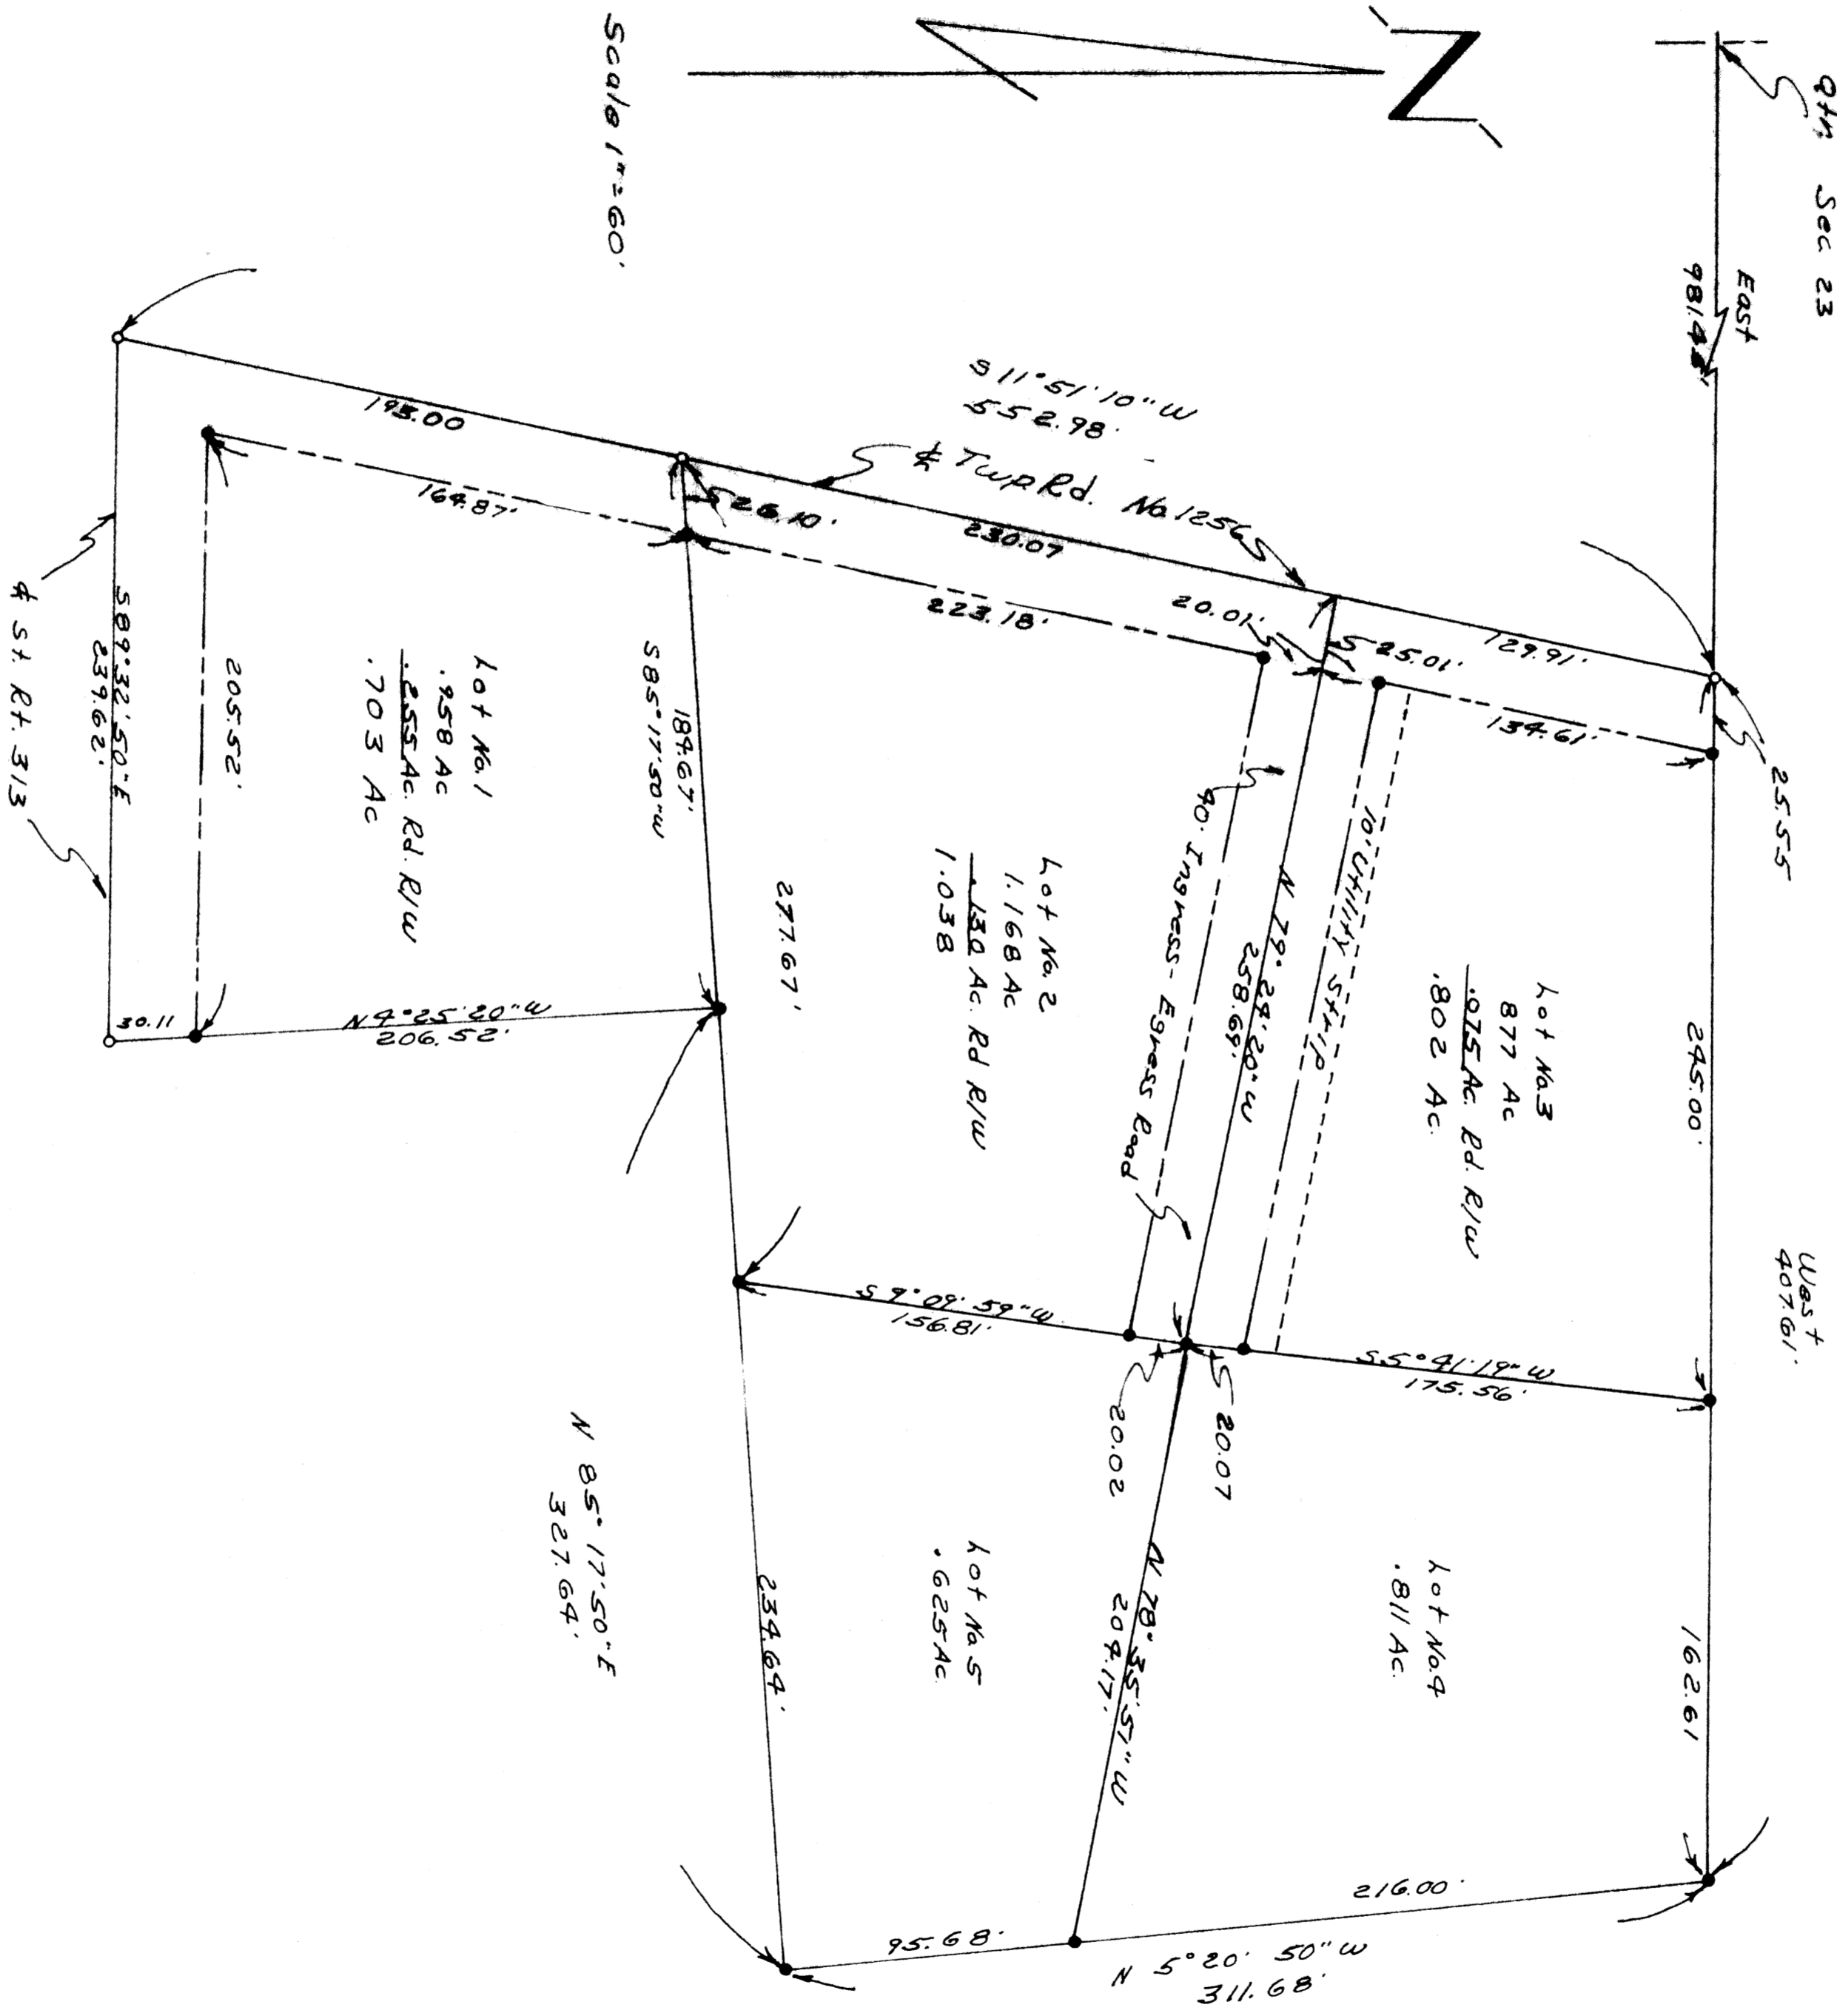

(Corner Post found)
 N.W. Corner of the S.E.
 Qtr Sec 23

VALLEY VIEW SUBDIVISION:
 State of Ohio - Guernsey County
 Westland Township - Twp 1 - Range 4
 South East Qtr Sec 23

R.M. Roberts & Assoc
 1295 Kee Bob Drive
 Zanesville, Ohio 43701